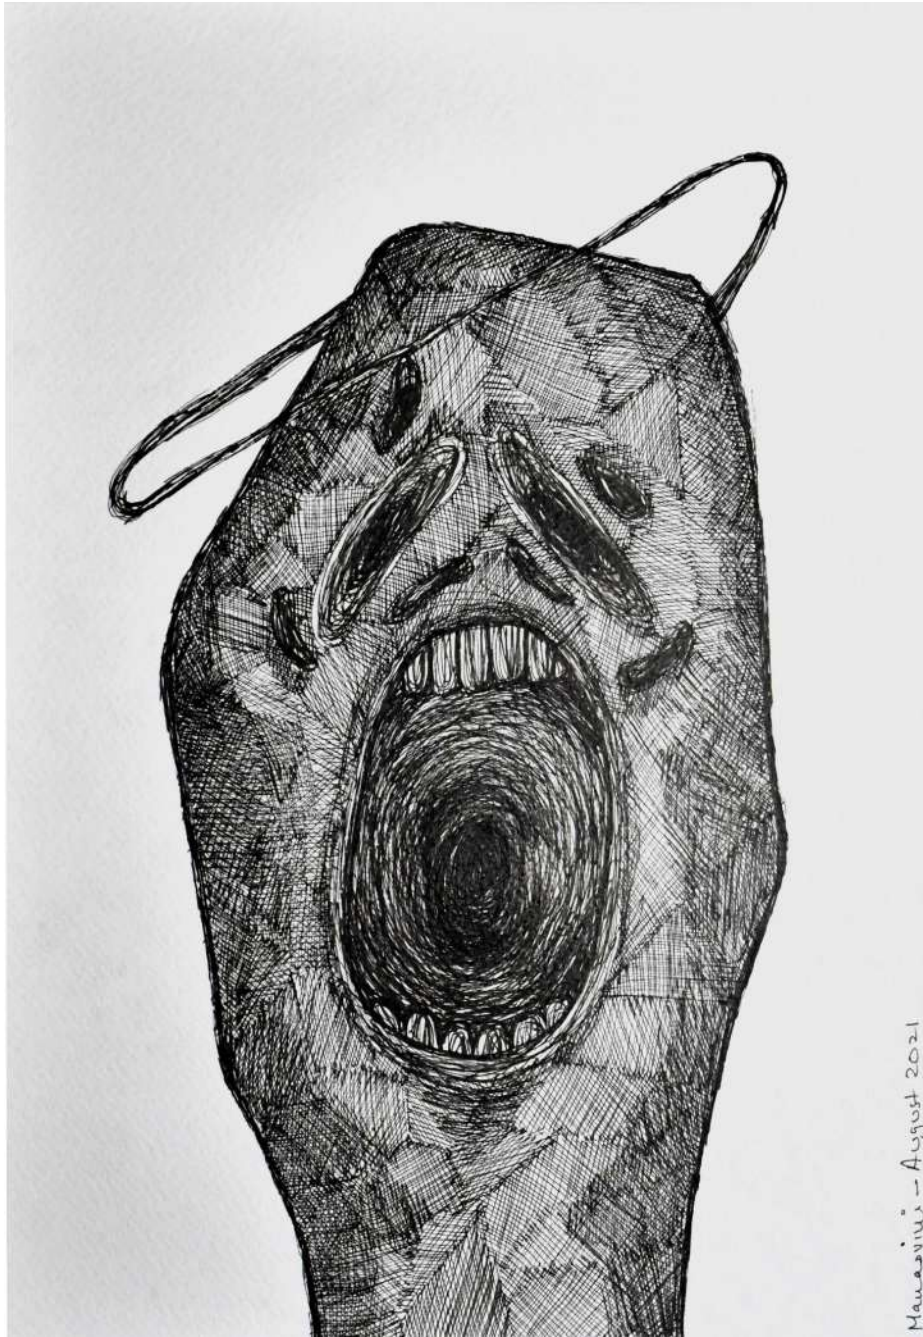

Affliction

Ink on paper

210 x 297 mm/8.3 x 11.7 inches(A4)

₹18000/-