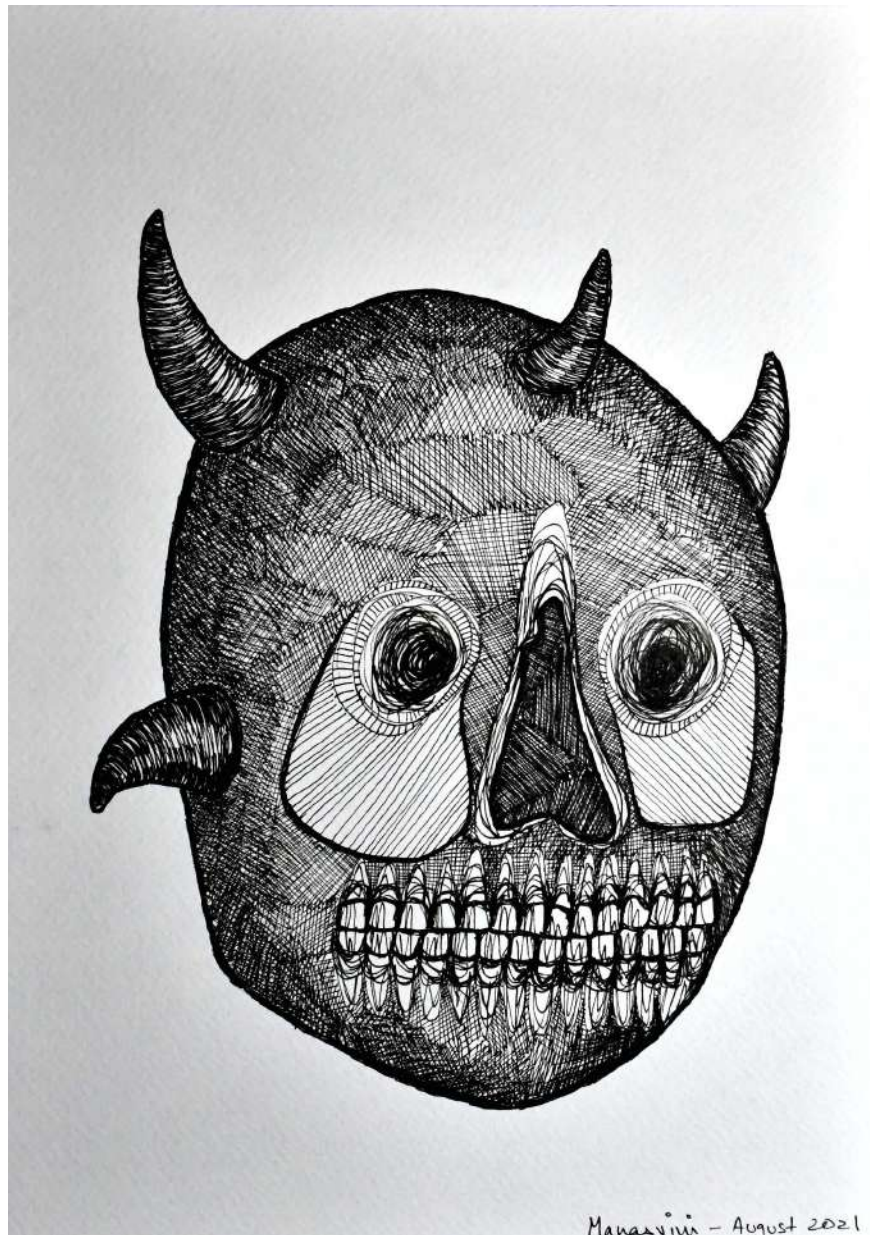

INNER FACE OF REALITY-II

MANASVINI GUPTA

Manasvini Gupta is an artist based in Lucknow, India. Her style is primarily influenced by darker, more macabre ideas and concepts. An avid fan of classic horror, her love for the genre shows through in her work. She harbours a fascination for faces and people, which tend to be the main subjects in her art.

This collection is an exploration into how different aspects of human temperament can be made apparent through art. It is a study into how a simple combination of strokes and lines on paper can compel one to recognise certain emotions and bring forth a reaction from the viewer.

I'm Watching

Ink on paper

210 x 297 mm/8.3 x 11.7 inches(A4)

₹18,000/-

Disbelief

Ink on paper

210 x 297 mm/8.3 x 11.7 inches(A4)

₹18000/-

Disquietude

Ink on paper

210 x 297 mm/8.3 x 11.7 inches(A4)

₹18000/-